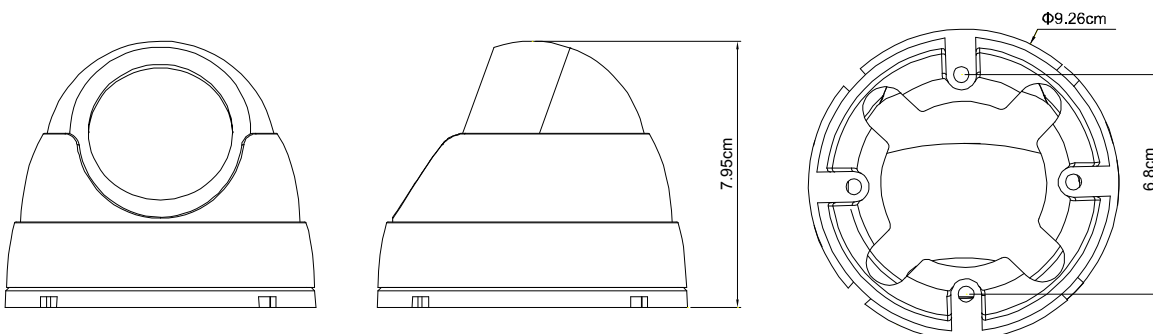

- **IR LED built-in** for night surveillance up to 15 meters
- **IP66** weather-proof case for protection against dust and water, suitable for both indoor & outdoor use
- **Remote Surveillance**
Fully compatible with **iOS** and **Android** devices, and **Internet Explorer** on Windows operating system

DIMENSIONS

Dimensional tolerance: $\pm 5\text{mm}$

○ SPECIFICATIONS

■ Network	
LAN Port	YES
LAN Speed	10/100 Based-T Ethernet
Supported Protocols	DDNS, PPPoE, DHCP, NTP, SNTP, TCP/IP, ICMP, SMTP, FTP, HTTP, RTP, RTSP, RTCP, IPv4, Bonjour, UPnP, DNS, UDP, IGMP, QoS
ONVIF Compatible	YES (Profile S)
Number of Online Users	10
Security	(1) Multiple user access levels with password (2) IP address filtering (3) Digest authentication
Remote Access	(1) Internet Explorer on Windows operating system (2) 16CH Video Viewer on Windows & MAC operating system (3) EagleEyes on iPhone, iPad & Android mobile devices
■ Video	
Network Compression	H.264 / MPEG4 / MJPEG
Video Resolution	1280 x 1024 / 1280 x 720 / 640 x 480 / 320 x 240
Frame Rate	30fps
Multiple Video Streaming	4 (H.264, MJPEG, MPEG4)
■ General	
Image Sensor	1/4" SONY CMOS image sensor
Min Illumination	1 Lux / F1.5, 0 Lux (LED ON)
Shutter Speed	1/2 to 1/10,000 sec
S/N Ratio	More than 48dB (AGC off)
Lens	f3.8mm / F1.5
Viewing Angle	62.7° (Horizontal) / 53.7° (Vertical) / 34.1° (Diagonal)
IR LED	1 Unit
IR Effective Distance	Up to 15 meters
IR Shift	YES
Smart Light Control	YES
White Balance	ATW
AGC	Auto
IRIS Mode	AES
IP Rating	IP66
Operating Temperature	0°C~40°C
Power Source (±10%)	12V / 1A
■ Others	
Mobile Surveillance	iOS & Android mobile devices
Event Notification	FTP / Email / SMS
3-Axis	YES
Digital Pan / Tilt / Zoom	YES
Motion Detection	YES
RTC (real-time clock)	YES
Minimum Web Browsing Requirements	<ul style="list-style-type: none"> • Intel core i3 or higher, or equivalent AMD • 2GB RAM • AGP graphics card, Direct Draw, 32MB RAM • Windows 7, Vista & XP, DirectX 9.0 or later • Internet Explorer 7.x or later