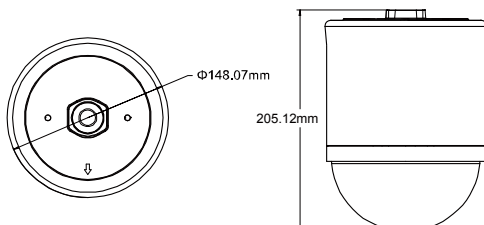

SPECIFICATIONS

■ Network	
LAN Port	YES
LAN Speed	10/100 Based-T Ethernet
Supported Protocols	DDNS, PPPoE, DHCP, NTP, SNTP, TCP/IP, ICMP, SMTP, FTP, HTTP, RTP, RTSP, RTCP, IPv4, Bonjour, UPnP, DNS, UDP, IGMP, QoS
ONVIF Compatible	YES (Profile S)
Number of Online Users	10
Security	(1) Multiple user access levels with password (2) IP address filtering (3) Digest authentication
Remote Access	(1) Internet Explorer on Windows operating system (2) 16CH Video Viewer on Windows & MAC operating system (3) EagleEyes on iPhone, iPad & Android mobile devices
■ Video	
Network Compression	H.264 (Main Profile) / MJPEG
Video Resolution	1080P to CIF
Frame Rate	30 fps
Multiple Video Streaming	4 (H.264, MJPEG)
■ General	
Image Sensor	1/2.9" Sony CMOS image sensor
Min Illumination	0.1 Lux / F2.0
Shutter Speed	1 / 60 (1/50) to 1 / 100,000 sec.
S/N Ratio	More than 48dB (AGC off)
Lens	f6.0 ~ 60.0mm / F2.0 (Wide) ~ F2.8 (Tele)
Viewing Angle	1X: 47.3° (Horizontal) / 27.5° (Vertical) / 53.5° (Diagonal) 10X: 5.3° (Horizontal) / 3.0° (Vertical) / 6.1° (Diagonal)

*The specifications are subject to change without notice.

DIMENSIONS

*Dimensional tolerance: ± 5mm