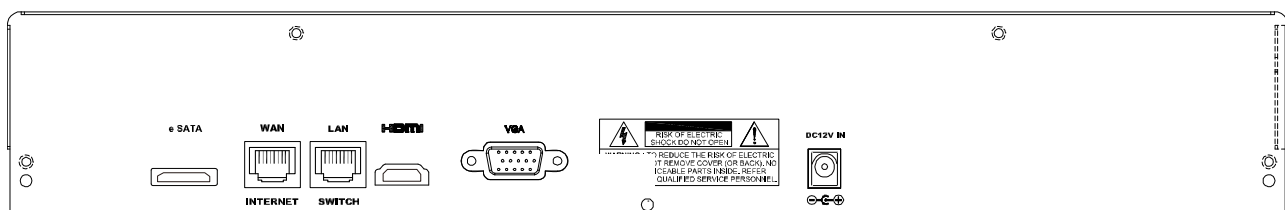

eSATA interface built-in to connect a disk array (up to 4-bay disk array with RAID 0 and 1) for more video storage

Rear Panel

Specifications*

Hardware		
Video Input	One LAN port (up to 16 IP cameras)	
Video Output	HDMI & VGA	
Video Output Resolution	1920 x 1080	
Audio Output	YES	
HDD Storage**	Two 4TB hard disks	
eSATA Port	YES	
USB Ports	Two USB 2.0 ports	
IR Remote Control	YES	
Ethernet	LAN port	10/100 Mbps
	Internet port	1000 Mbps
Software		
Video Compression Format	H.264	
Audio Compression Format	G711	
Local / Remote Display Mode	16CH	
Local / Remote Playback Mode	4CH	
Local Single Channel Playback	YES	
Recording Mode	Manual / Event / Alarm / Schedule	
Record Streaming	Dual	
Recording Throughput	240 IPS @ 1280 x 720, up to 32Mbps 100 IPS @ 1920 x 1080, up to 32Mbps	
Pre-alarm Recording	YES	
Quick Search	Time / Event	
Event Notification	Push Status / Video Mail / Message Mail	
Security	Multiple user access levels with password	
Remote Access	(1) Internet Explorer on Windows operating system (2) Video Viewer on Windows and Mac operating system (3) EagleEyes on iOS & Android mobile devices	
Max. Online User	18	
General		
Power Source (±10%)	DC12V / 3A	
Power Consumption (±10%)	9.6W (without a hard disk connected)	
Operating Temperature	10°C ~ 40°C (50°F~104°F)	
Dimensions (mm)***	375(L) × 264.8(W) x 68(H)	
Minimum PC Browsing Requirements	<ul style="list-style-type: none"> • Intel core i3 or higher, or equivalent AMD • 2GB RAM • AGP graphics card, Direct Draw, 32MB RAM • Windows 7, Vista & XP, DirectX 9.0 or later • Internet Explorer 7.x or later 	