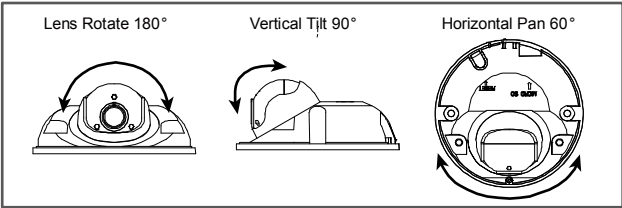

AVP511

 HD 1080P	 3-Axis	 PoC	 WDR
 MicroSD Card Recording	 External I/O	 IK08 (lens cover)	 Mobile Surveillance

2MP Vandal-Proof Dome IP Camera

FEATURES

- Worked with **PoC (Power-over-Coaxial) converter, AVX912R6**, to set up the whole HD IP system with coaxial cables, suitable for replacing your existing CCTV system to HD IP system effectively
- **3-axis** mechanism for flexible ceiling and wall-mount installation

○ DIMENSIONS

Dimensional tolerance: ± 5 mm