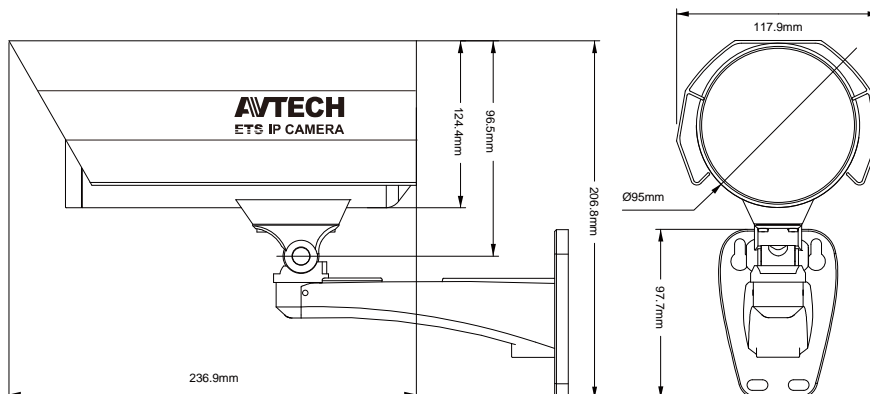

SPECIFICATIONS (CONTINUED)

Lens	f6.0 ~ 60 mm, F2.0 ~ 2.8, 10x Optical Zoom, auto focus, near focus limit 10 cm (wide) or 80cm (tele) to infinity
Viewing Angle	1X: 47.3° (Horizontal) x 27.5° (Vertical) x 53.5° (Diagonal) 10X: 5.3° (Horizontal) x 3.0° (Vertical) x 6.1° (Diagonal)
IR LED	3 Units
IR Effective Range**	Default : up to 40 meters IR Enhanced Mode : up to 60 meters
IR Shift	YES
Smart Light Control	YES
IRIS Mode	AES
WDR	YES
POE	YES (IEEE 802.3af)
IP Rating	IP67
White Balance	ATW
AGC	Auto
Operating Temperature	-20°C ~ 40°C
Power Source (±10%)	12V / 1.5A
Current consumption (±10%)	750mA
Others	
Mobile Surveillance	iOS & Android mobile devices
ONVIF Compatible	YES
Event Notification	FTP / Email / SMS
External Alarm Device Connection	YES
Digital Pan / Tilt / Zoom	YES
Motion Detection	YES
RTC (real-time clock)	YES
Minimum Web Browsing Requirements	<ul style="list-style-type: none"> • Intel core i3 or higher, or equivalent AMD • 2 GB RAM • AGP graphics card, Direct Draw, 32MB RAM • Windows 7, Vista & XP, DirectX 9.0 or later • Internet Explorer 7.x or later

*The specifications are subject to change without notice

** Using IR enhanced mode and slow shutter speed on 1/10 sec, the distance can be extended even longer.

DIMENSIONS

Dimensional tolerance: (± 5mm)