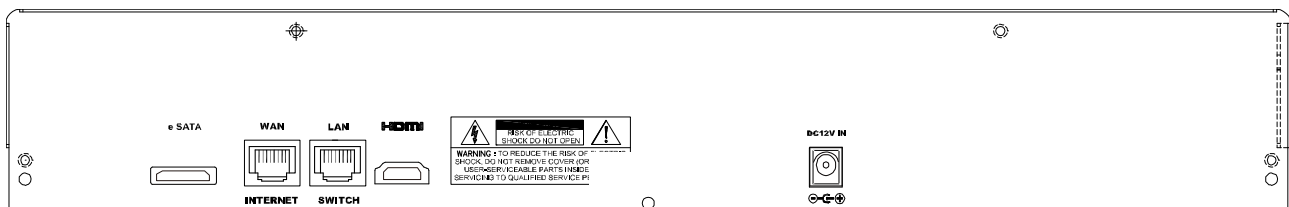

eSATA interface built-in to connect a disk array (up to 4-bay disk array with RAID 0 and 1) for more video storage

Rear Panel

Specifications*

Hardware		
Video Input	One LAN port (up to 16 IP cameras)	
Video Output	HDMI	
Audio Output	YES	
HDD Storage**	Two 4TB hard disks	
eSATA Port	YES	
USB Ports	Two USB 2.0 ports	
IR Remote Control	YES	
Ethernet	LAN port	1000 Mbps
	Internet port	10/100 Mbps
Software		
Video Compression Format	H.264	
Audio Compression Format	G711	
Local / Remote Display Mode	16CH	
Local / Remote Playback Mode	4CH	
Local Single Channel Playback	YES	
Recording Mode	Manual / Event / Alarm / Schedule	
Record Streaming	Dual	
Recording Throughput***	240 IPS @ 1280 x 720, up to 48Mbps	
Pre-alarm Recording	YES	
Quick Search	Time / Event	
Event Notification	Push Status / Video Mail / Message Mail	
Security	Multiple user access levels with password	
Remote Access	(1) Internet Explorer on Windows operating system (2) EagleEyes on iOS & Android mobile devices	
Max. Online User	5	
General		
Power Source ($\pm 10\%$)	DC12V / 3A	
Power Consumption ($\pm 10\%$)	9.6W (without a hard disk connected)	
Operating Temperature	10°C ~ 40°C (50°F ~ 104°F)	
Dimensions (mm)****	375(L) × 264.8(W) x 68(H)	
Minimum PC Browsing Requirements	<ul style="list-style-type: none"> • Intel core i3 or higher, or equivalent AMD • 2GB RAM • AGP graphics card, Direct Draw, 32MB RAM • Windows 7, Vista & XP, DirectX 9.0 or later • Internet Explorer 7.x or later 	