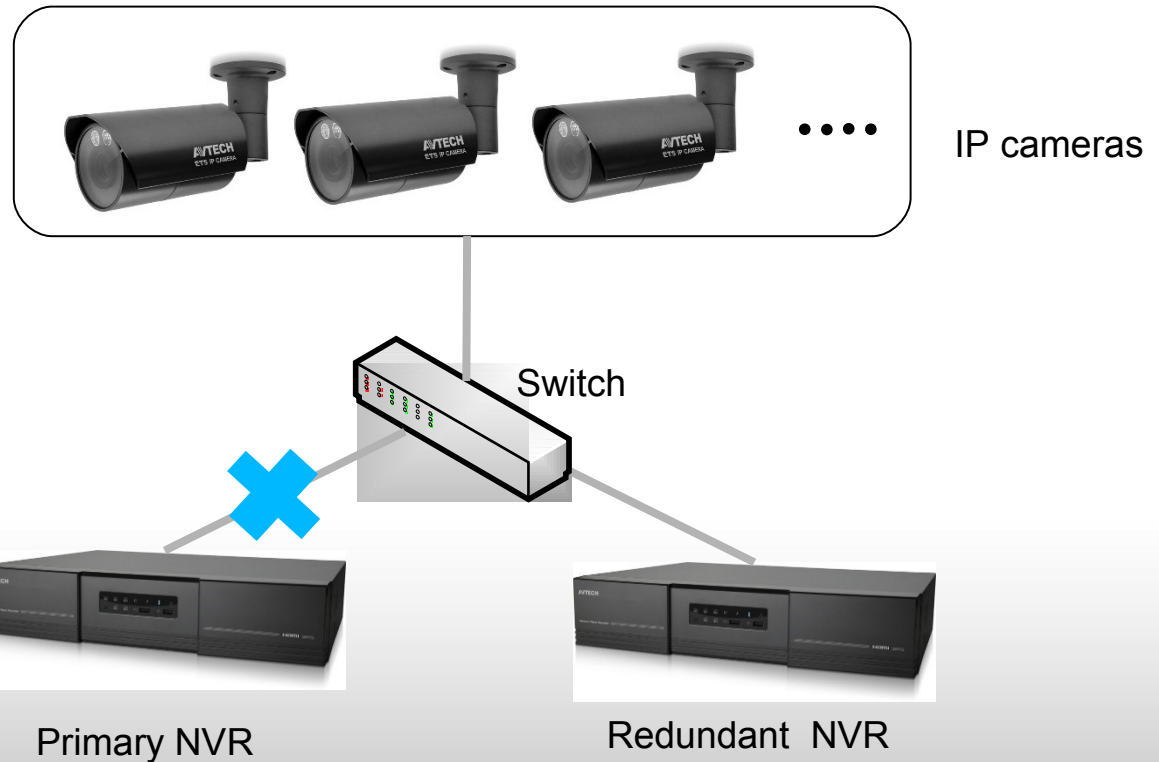

Case: Skyscraper

- 1000+ IP cameras
- Recording rate: 1920 x 1080 @ 15fps
- CMS management

How to Win the
Landmark Project
with AVTECH
System Solution

WDR performance

- 120dB wide dynamic range performance
- Customer requires clear license plate recognition between strong car lamps

How to **Win the**
Landmark Project
with **AVTECH**
System Solution

<http://www.youtube.com/watch?v=anz8YbncyBs>

Seamless Recording

- When the network disconnects, IP camera will keep recording in the microSD card

- When the network connection is back, NVR will request the missing video from IP camera.

Failover Solution

- When the primary NVR disconnects, redundant NVR will start to record to ensure 24/7 recording.

How to Win the
Landmark Project
with AVTECH
System Solution

Multicast solution

NVR with multicast server enabled

- When there are many control centers, use multicast solution to ensure same video quality from NVR, avoiding network limit by multiple accesses.