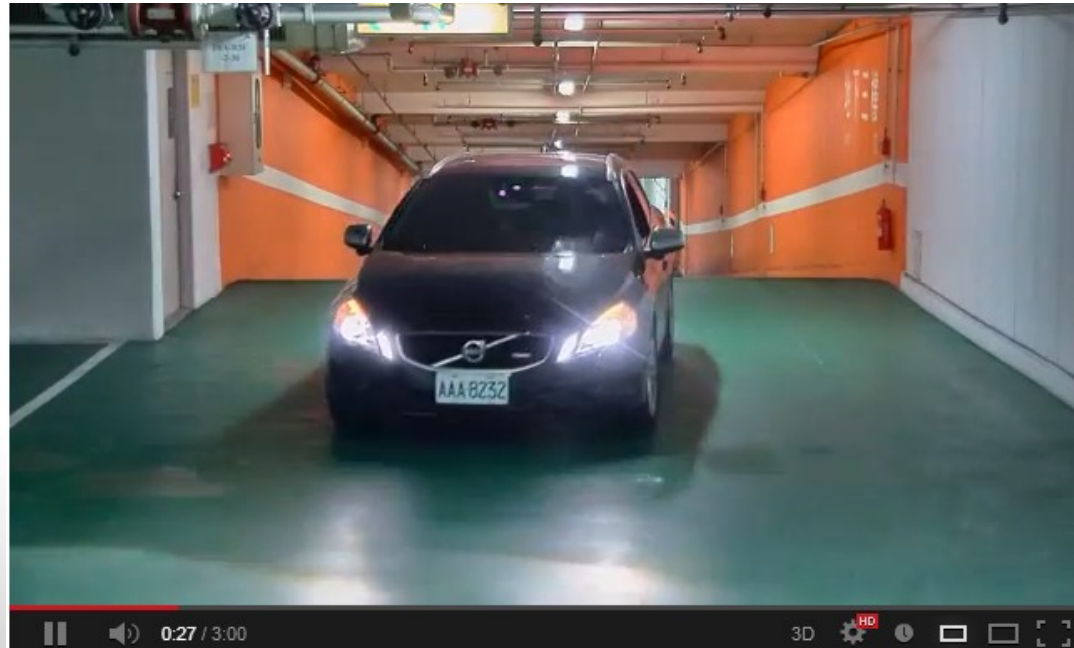

Case: Skyscraper

- 1000+ IP cameras
- Recording rate: 1920 x 1080 @ 15fps
- CMS management

How to Win the
Landmark Project
with AVTECH
System Solution

WDR performance

- 120dB wide dynamic range performance
- Customer requires clear license plate recognition between strong car lamps

How to **Win the**
Landmark Project
with **AVTECH**
System Solution

<http://www.youtube.com/watch?v=anz8YbncyBs>

Seamless Recording

- When the network disconnects, IP camera will keep recording in the microSD card

- When the network connection is back, NVR will request the missing video from IP camera.

Failover Solution

- When the primary NVR disconnects, redundant NVR will start to record to ensure 24/7 recording.