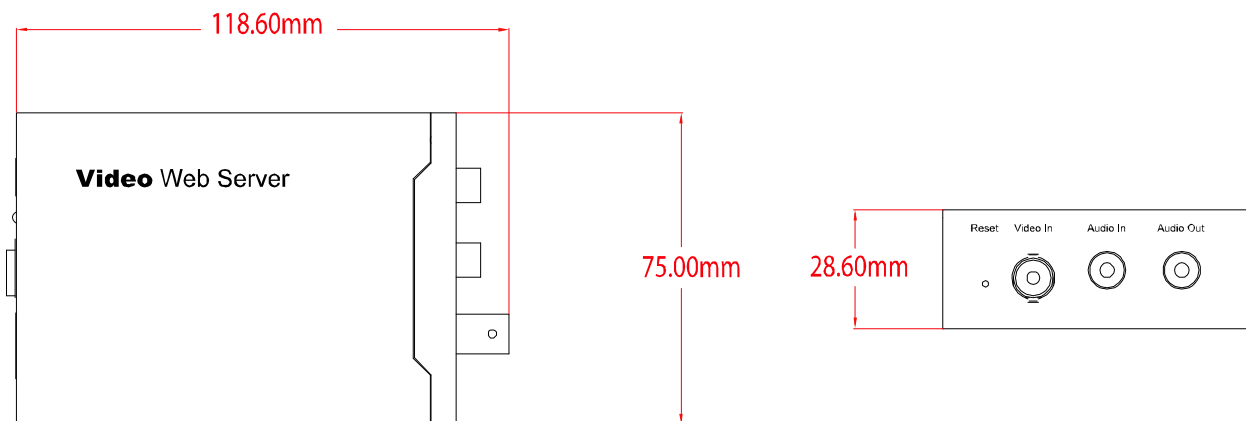

DIMENSIONS

Dimensional tolerance: $\pm 5\text{mm}$