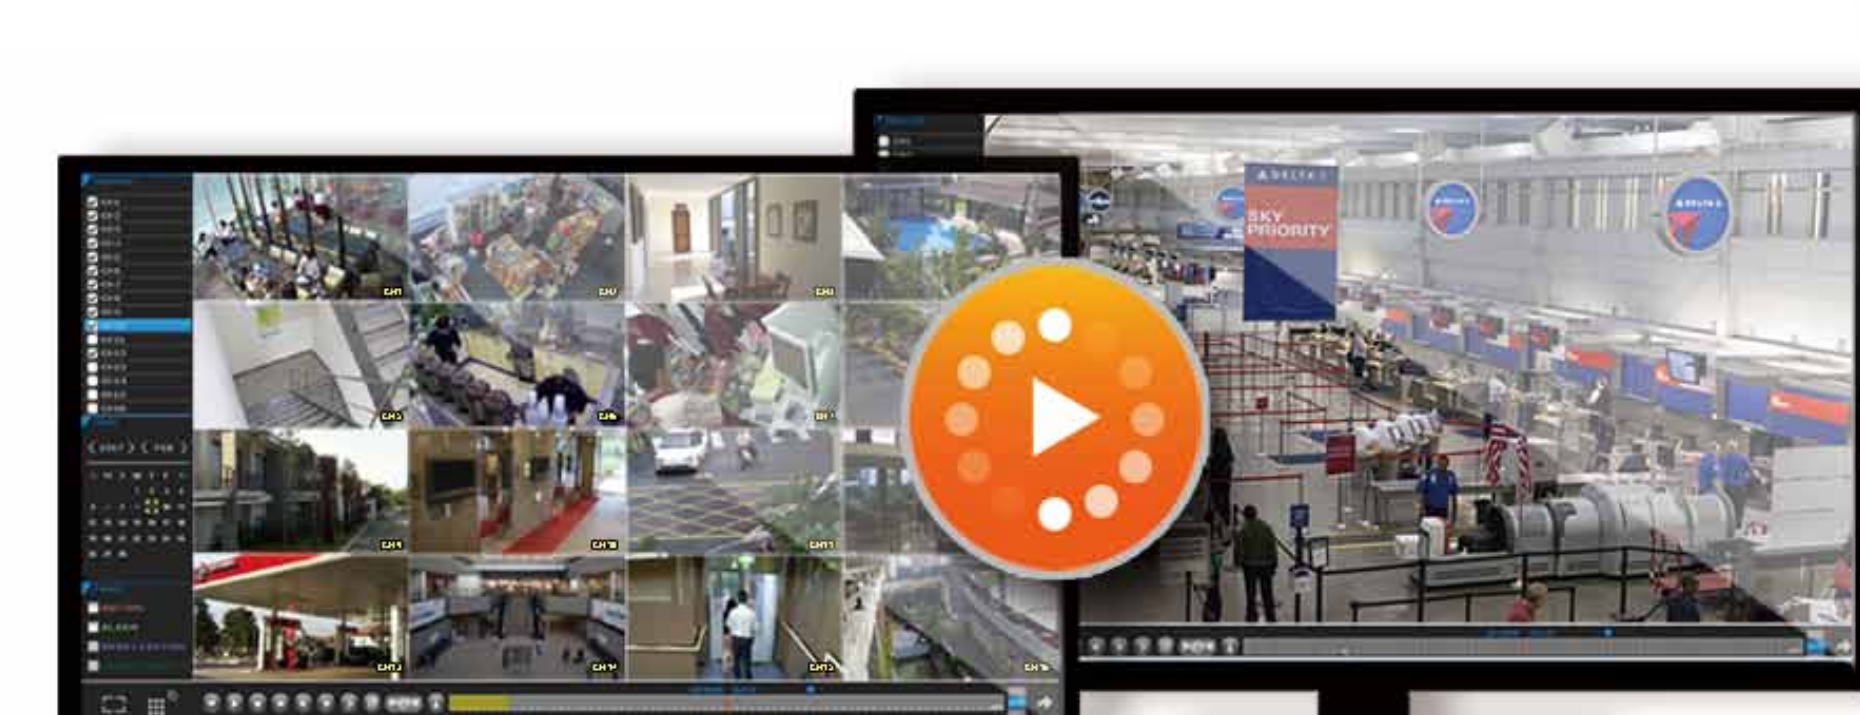

Ezum™ Installation Motorized Zoom Lens

The best advantage of the Ezum™ series is that all you need to do is to finish camera installation and aim the camera at where it's supposed to monitor. The focal length and focus adjustments could be done remotely on DVR, PC CMS software, and the mobile app "EagleEyes" with the user-friendly control icons.

New Playback UI Design Quick Search & Playback

This DVR series is all capable of full-channel real-time recording to capture fluent images, and it's getting even easier to search those videos with the new playback panel. All filter options are laid in one interface for you to quickly select and find the time segment with recordings.