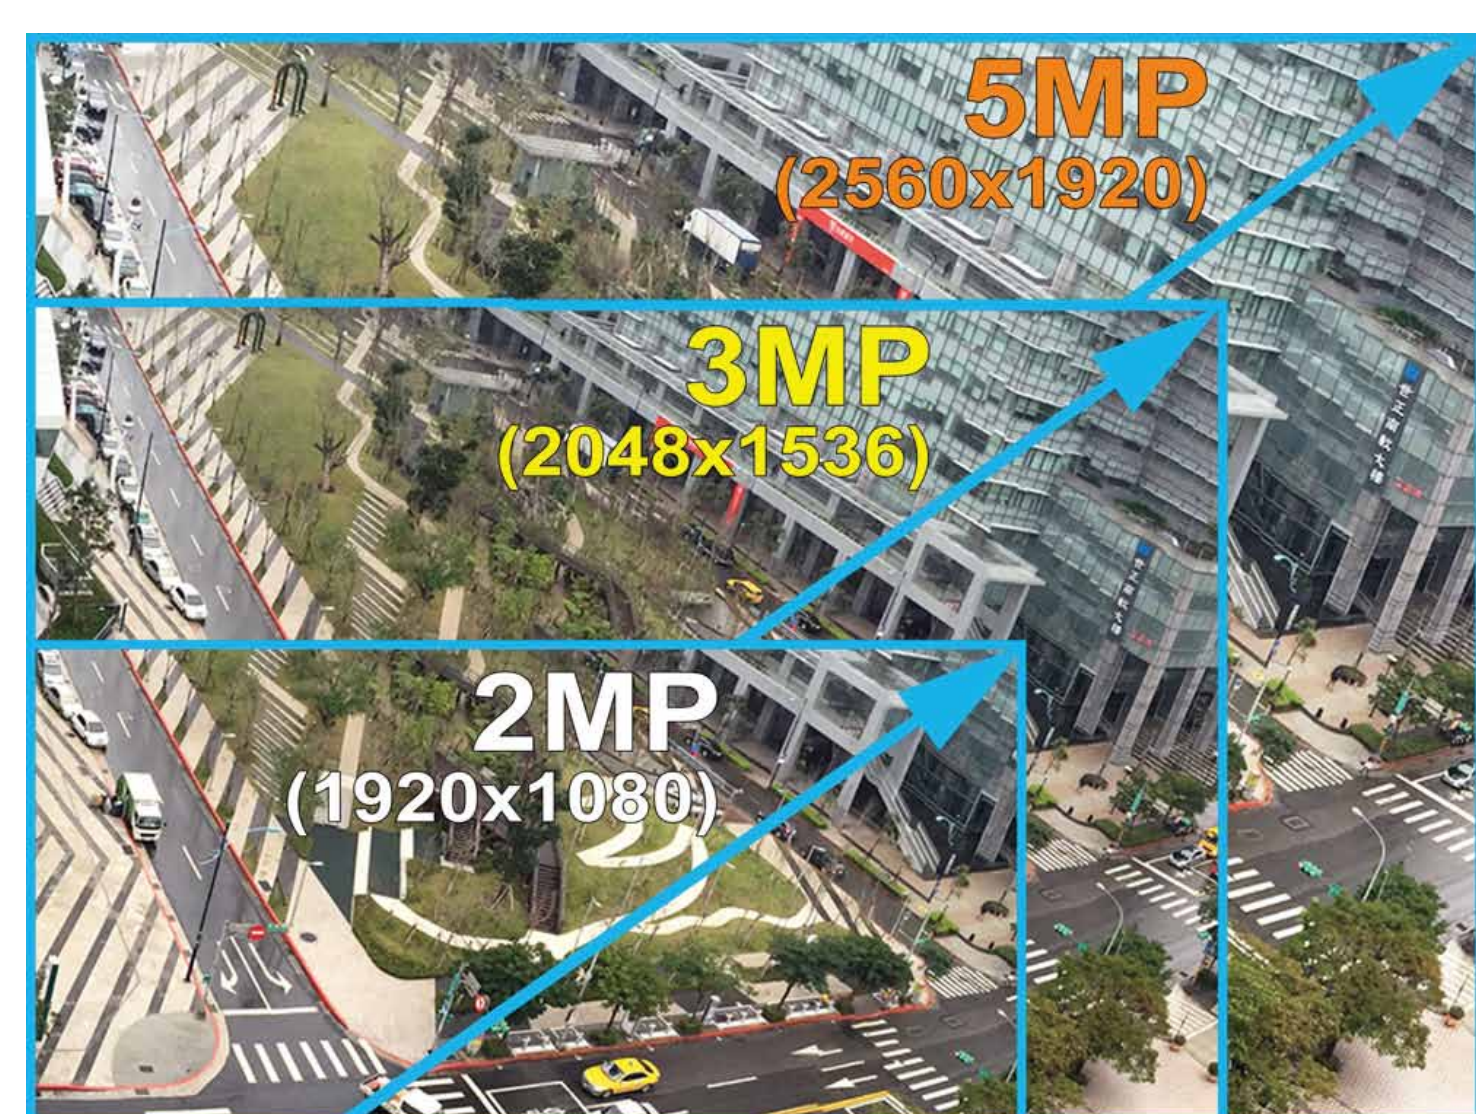

HD CCTV TVI

Real-Time Full HD XVR

AVZ404 (4CH)

AVZ408 (8CH)

AVZ416 (16CH)

AVZ8032 (32CH / 8-bay storage)

*Coming soon

4K/2K Performance Show You Vivid & Clear Detail

In addition to the main display via the HDMI output, you can also assign a secondary display to show live view, call monitor or event monitor via the VGA or composite output.

Pentabrid HD CCTV XVR Offers More Flexibility & Choices