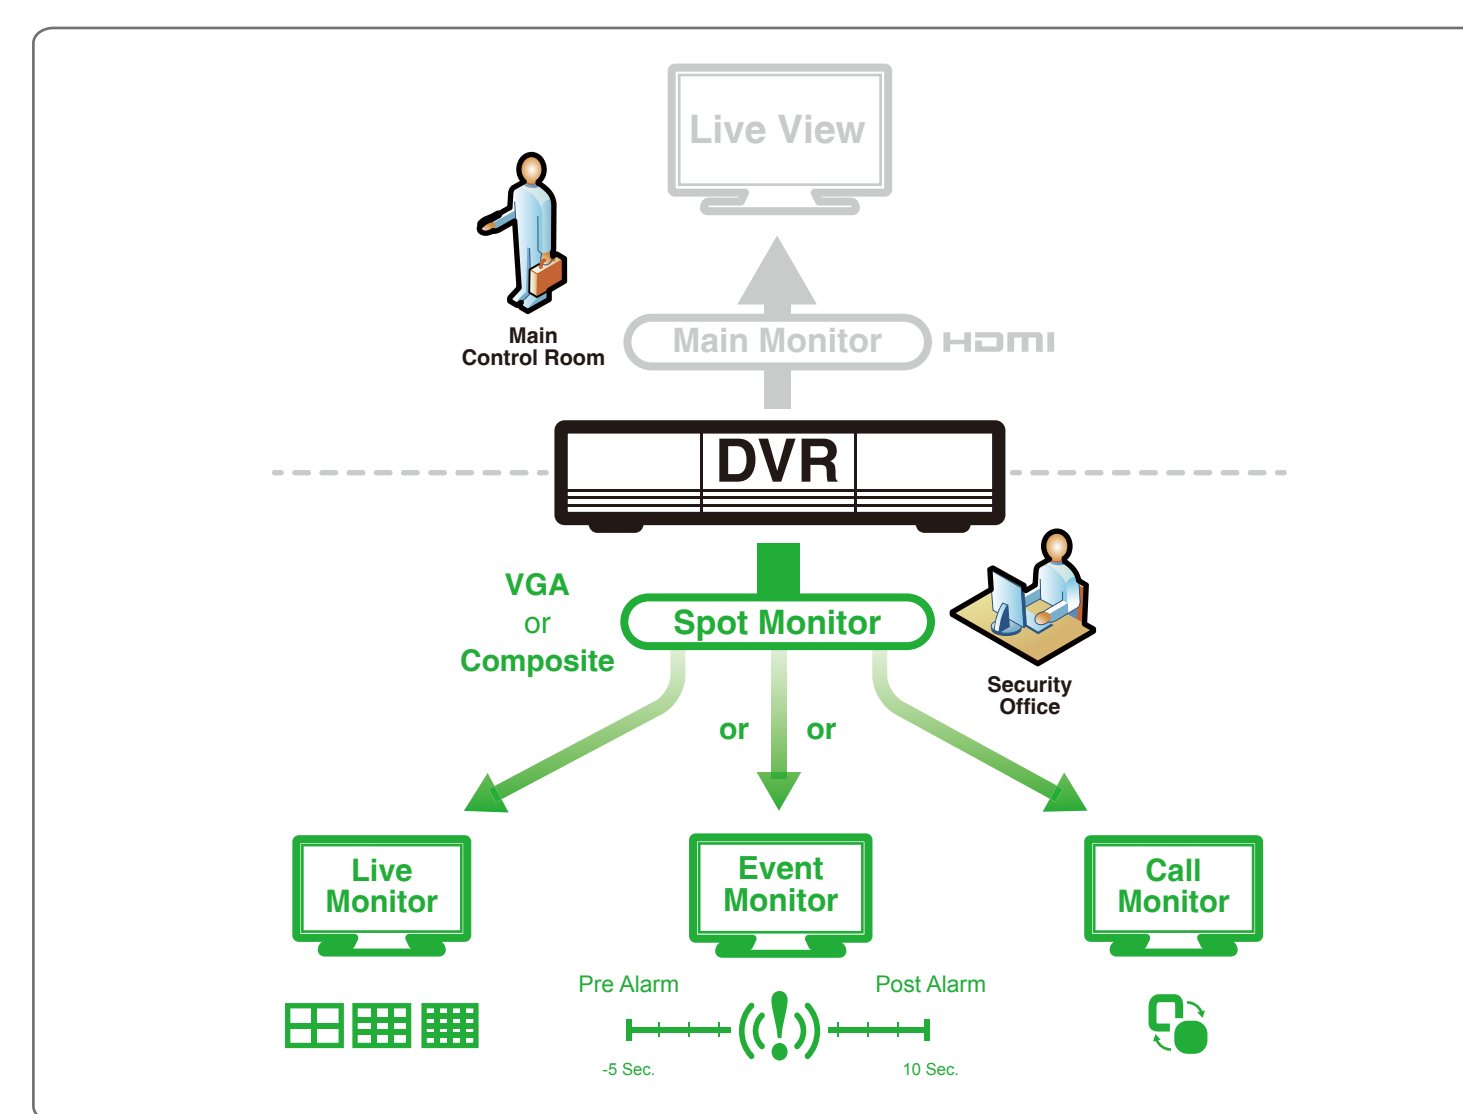

To get superb image resolution and quality, this DVR series is compatible with 3MP / 5MP IP cameras and supports 3MP / 5MP video recording (30fps@3MP / 15fps@5MP).

Spot Monitor Simply See What You Want

In addition to the main display via the HDMI output, you can also assign a secondary display to show live view, call monitor or event monitor via the VGA or composite output.

Pentabrid HD CCTV XVR Offers More Flexibility & Choices

The pentabrid HD CCTV XVR accepts IP, TVI, CVI, analog HD and 960H video signals for up to 2MP (IP up to 5MP) live display and video recording. It breaks the boundaries of different video systems and enhance the flexibility for system integration.

New Playback UI Design Quick Search & Playback

This DVR series is all capable of full-channel real-time recording to capture fluent images, and it's getting even easier to search those videos with the new playback panel. All filter options are laid in one interface for you to quickly select and find the time segment with recordings.