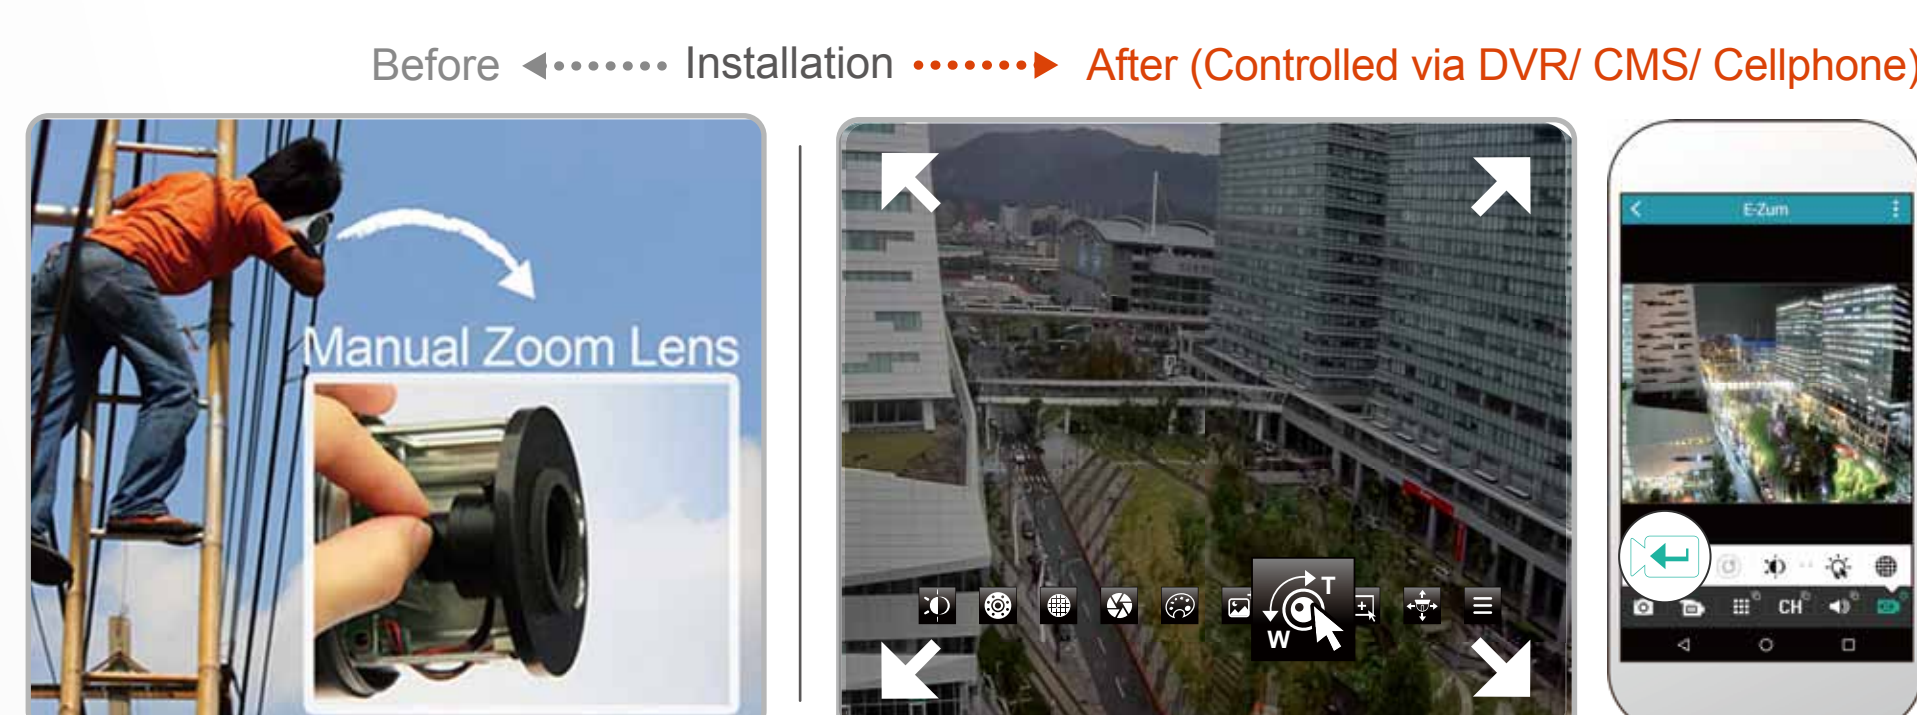

To get superb image resolution and quality, this DVR series is compatible with 3MP / 5MP IP cameras and supports 3MP / 5MP video recording (30fps@3MP / 15fps@5MP).

Spot Monitor Simply See What You Want

In addition to the main display via the HDMI output, you can also assign a secondary display to show live view, call monitor or event monitor via the VGA or composite output.

Pentabrid HD CCTV XVR Offers More Flexibility & Choices

Ezum™ Installation Motorized Zoom Lens

The best advantage of the Ezum™ series is that all you need to do is to finish camera installation and aim the camera at where it's supposed to monitor. The focal length and focus adjustments could be done remotely on DVR, PC CMS software, and the mobile app "EagleEyes" with the user-friendly control icons.

New Playback UI Design Quick Search & Playback

This DVR series is all capable of full-channel real-time recording to capture fluent images, and it's getting even easier to search those videos with the new playback panel. All filter options are laid in one interface for you to quickly select and find the time segment with recordings.